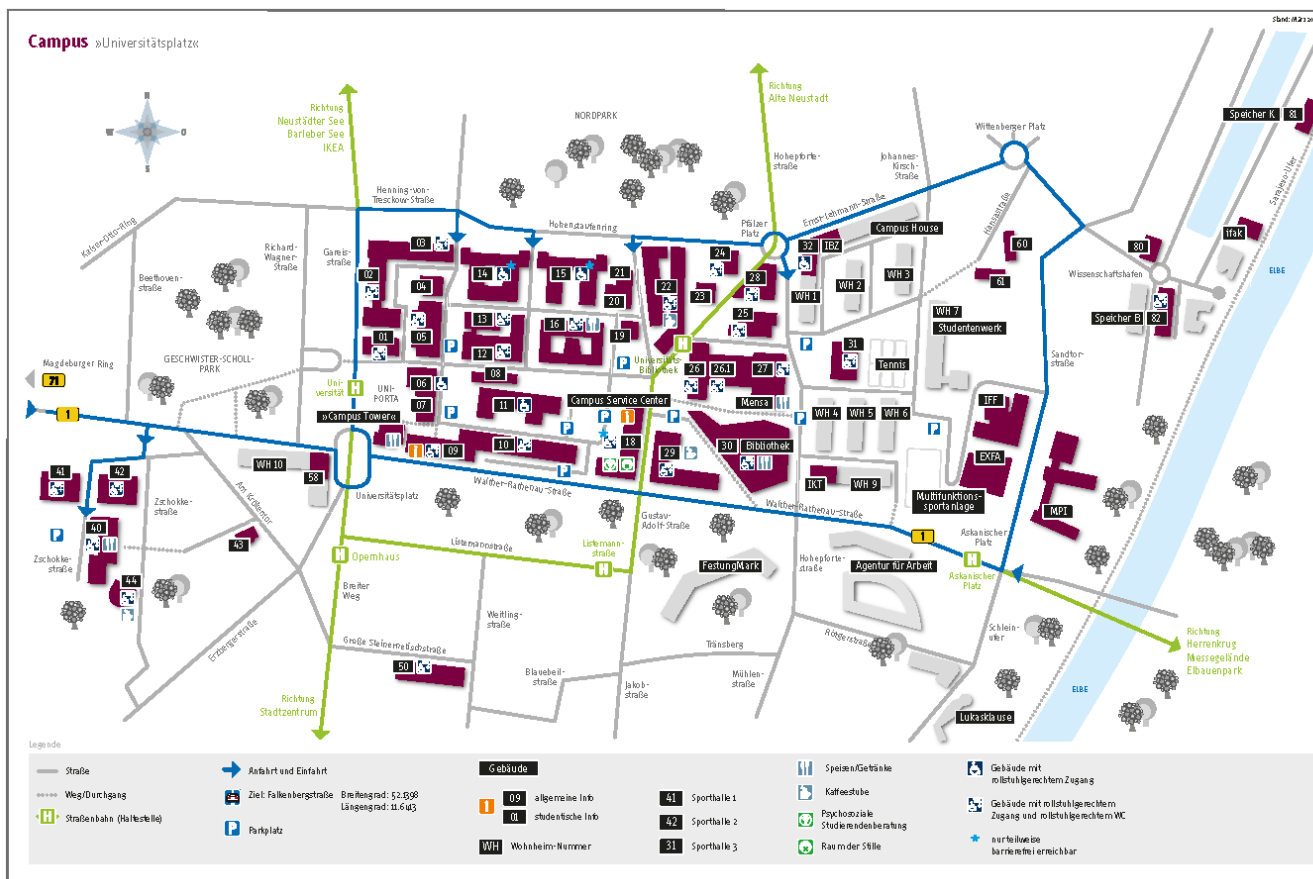

INKLINGS SYMPOSIUM 2023

Campus Map

Please use the › Campus Map (https://www.ang.ovgu.de/inklings_media/Anreise/Campusplan+Uni+Magdeburg-download-1.pdf) for orientation.

Arrival and Public Transport

- ▶ Arrival by car
- ▶ Arrival by train
- ▶ Arrival by plane
- ▶ Public transport
- ▶ Campus Map